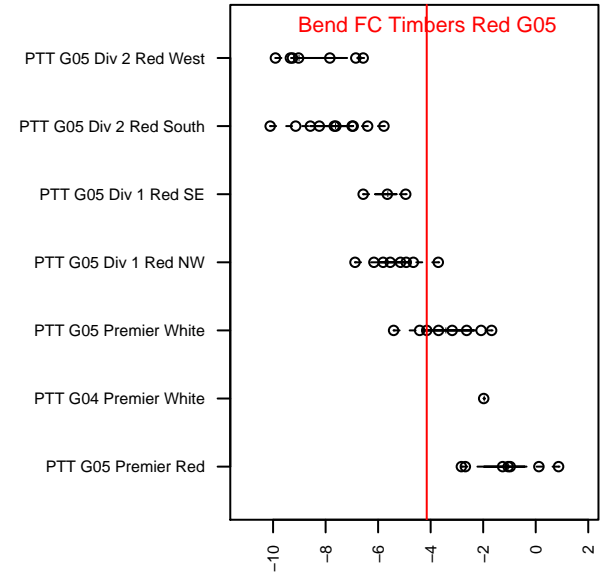

Bend FC Timbers Red G05

Bend FC
 Bend, OR
 G05 total strength=939
 attack=3.32 defense=0.79
 fall league = PTT G05 Premier White

alt names used:
 BEND FC TIMBERS 05 GIRLS RED (OR)
 Bend FC Timbers 05G
 BEND FC TIMBERS 05G RED (USA)

Venues played:
 2017 Oswego Nike Cup Silver Blue U13
 2017 Bend Premier Cup Tobin Heath (Gold) Div
 2017 PTT G05 Premier White

Bend FC Timbers Red G05
 Dots are actual minus expected GF (blue circles) and GA (red triangles).
 Blue line is smoothed change in attack strength. Red is smoothed change in defense strength.

**attack and defense variance (black dot)
relative to other teams
and top 10 in region**

**attack and defense rating
relative to others at age
and all opponents in last 13 months**

Performance relative to 13 month average