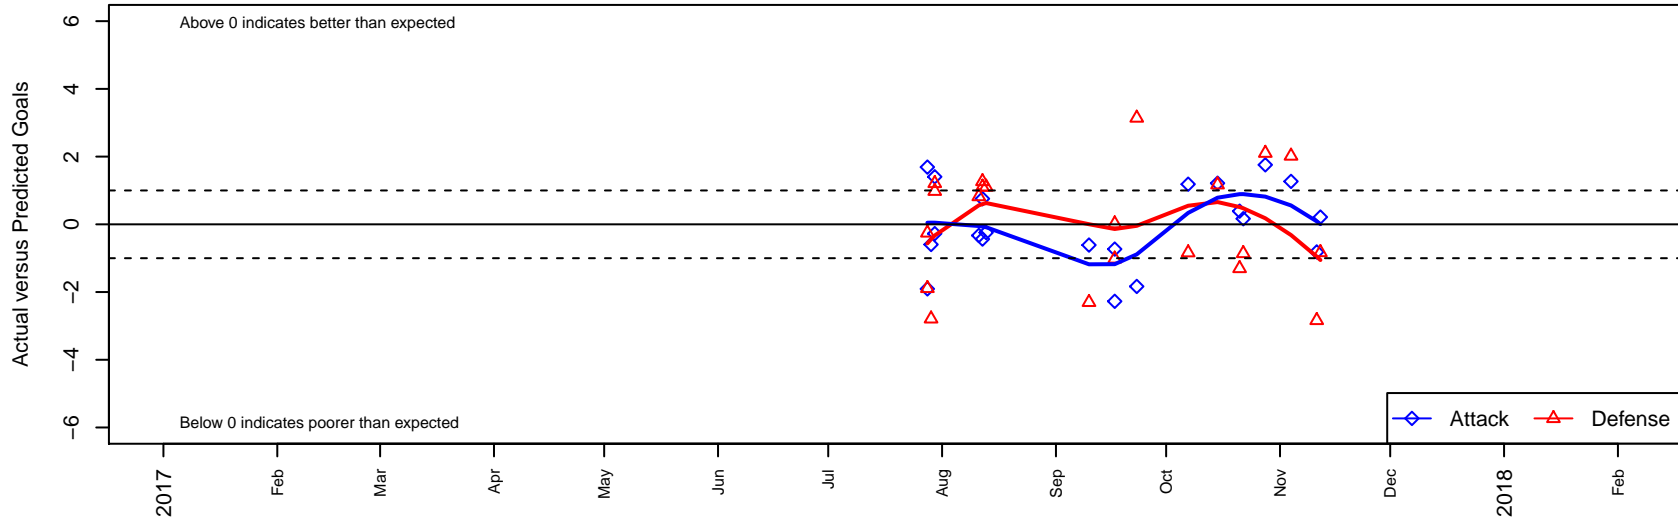

Bend FC Timbers Red G05

Bend FC
 Bend, OR
 G05 total strength=939
 attack=3.32 defense=0.79
 fall league = PTT G05 Premier White

alt names used:
 BEND FC TIMBERS 05 GIRLS RED (OR)
 Bend FC Timbers 05G
 BEND FC TIMBERS 05G RED (USA)

Venues played:
 2017 Oswego Nike Cup Silver Blue U13
 2017 Bend Premier Cup Tobin Heath (Gold) Div
 2017 PTT G05 Premier White

Bend FC Timbers Red G05
 Dots are actual minus expected GF (blue circles) and GA (red triangles).
 Blue line is smoothed change in attack strength. Red is smoothed change in defense strength.

**attack and defense variance (black dot)
relative to other teams
and top 10 in region**

**attack and defense rating
relative to others at age
and all opponents in last 13 months**

Performance relative to 13 month average